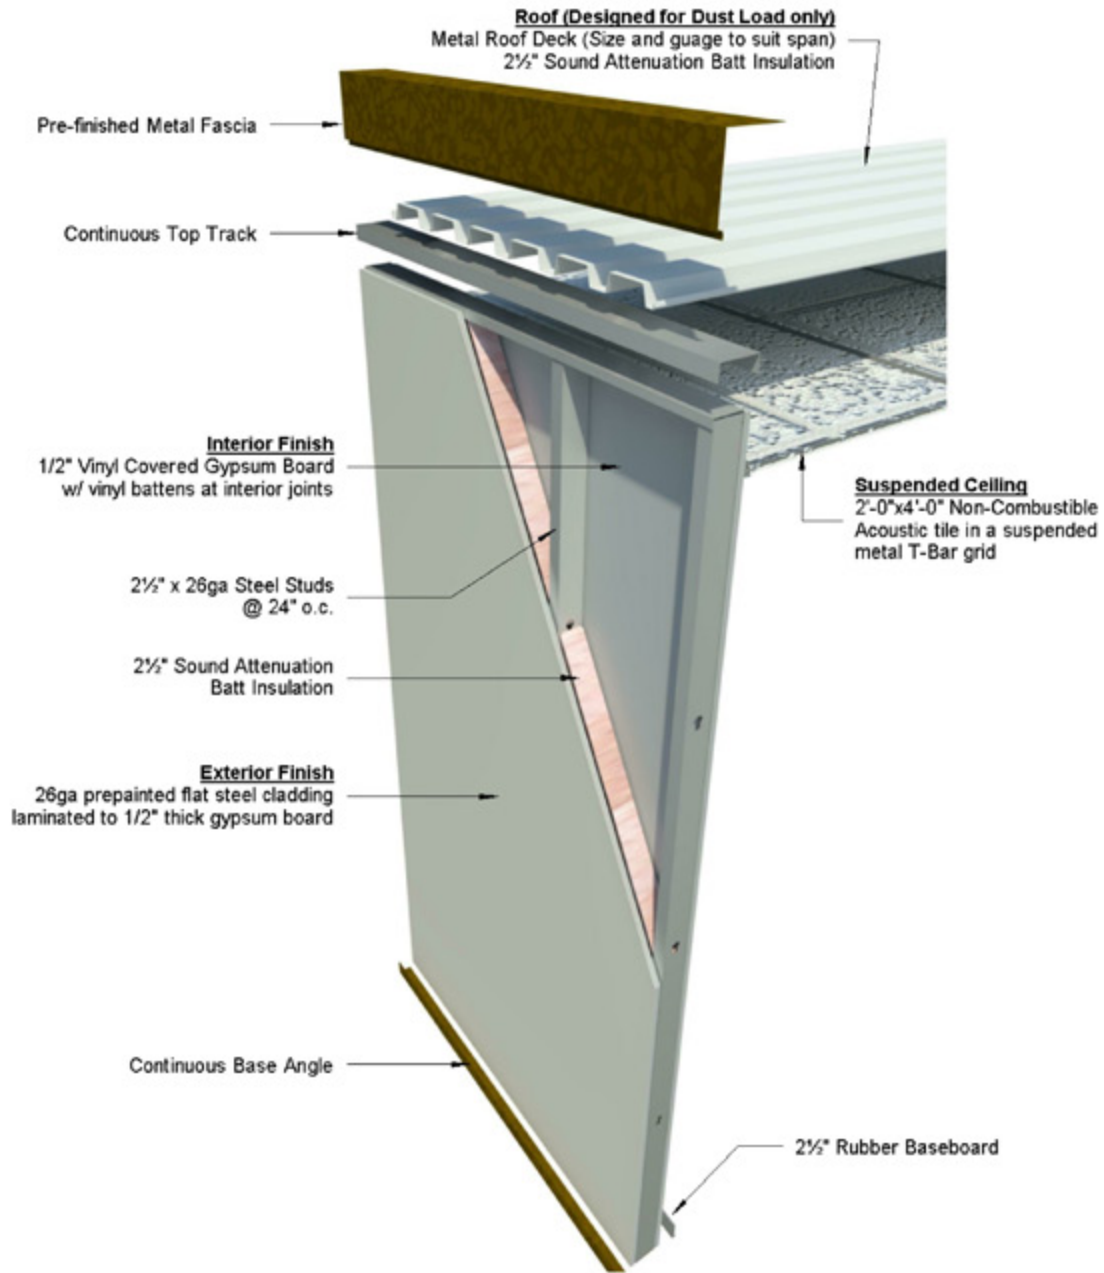

FEDERALSTEEL

NCP - 1000 IN-PLANT OFFICES

FEDERALSTEEL

Talk to us about your challenges, contact our team 1 800 361 2242

T 514 634 7292
SF 1 800 361 2242

F 514 634 6748
1 888 634 6748

www.federalsteel.ca
gen@federalsteel.ca